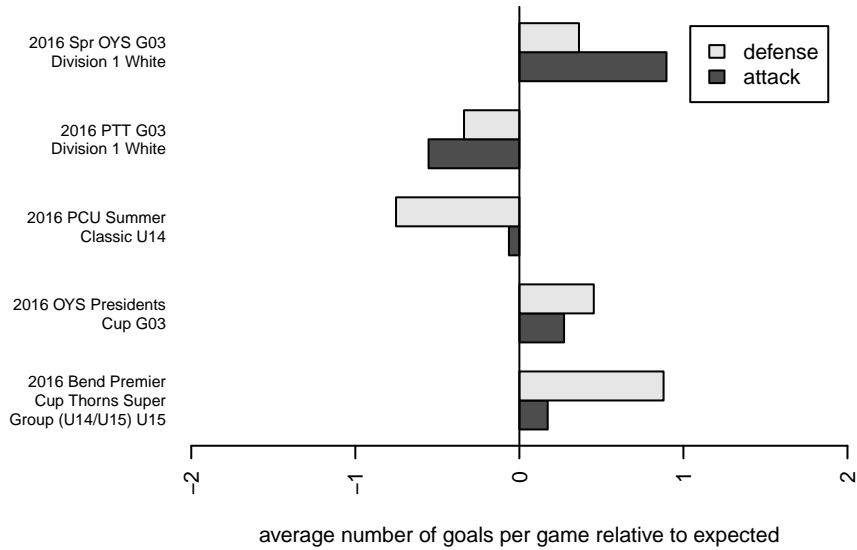

Performance relative to 13 month average