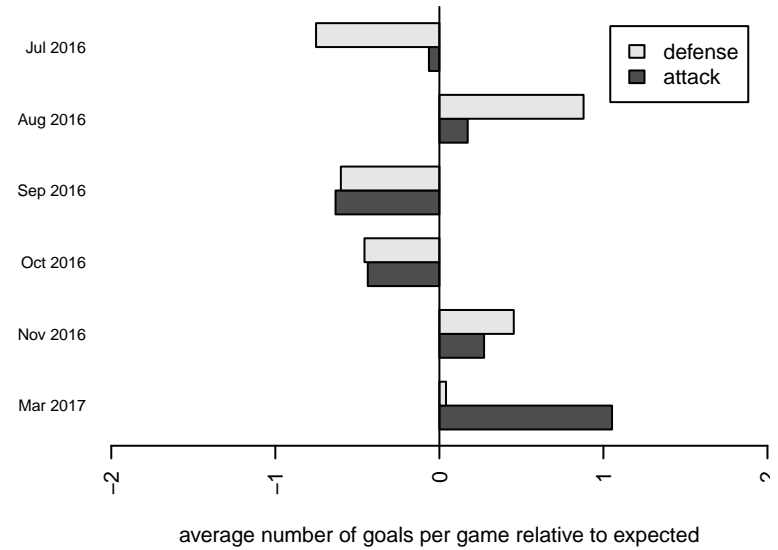

Performance relative to 13 month average