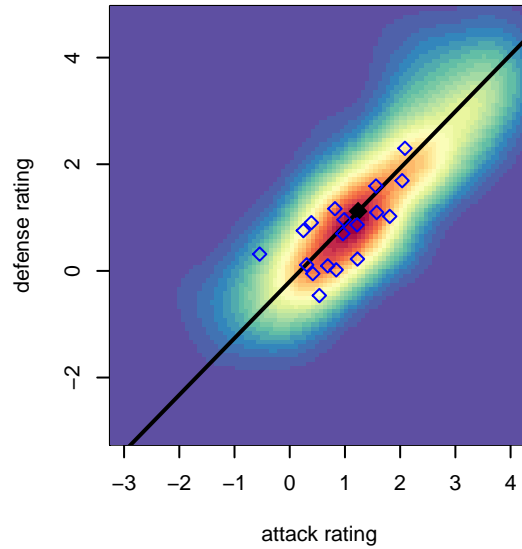

**attack and defense rating
relative to others at age
and all opponents in last 13 months**