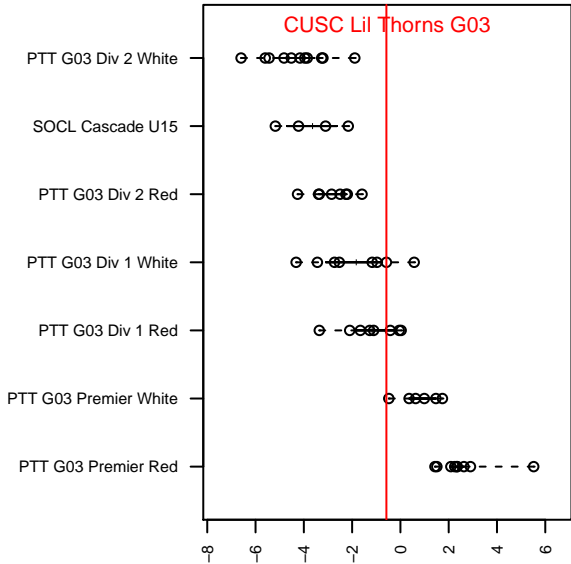

**attack and defense rating
relative to others at age
and all opponents in last 13 months**