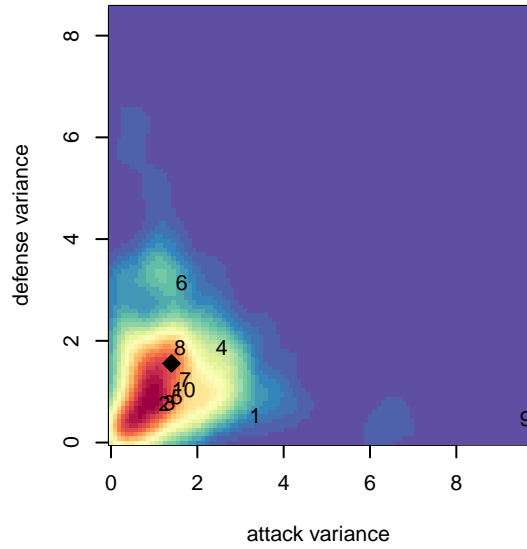

CUSC Lil Thorns G03

Corvallis United SC
 Clackamas, OR
 G03 total strength=1140
 attack=3.45 defense=3.06
 fall league = PTT G03 Div 1 White
 spr league = Spr OYS G03 Div 1 White

alt names used:
 CLACKAMAS UNITED LIL THORNS
 CUSC 03G Lil Thorns
 CUSC 03G Lil Thorns
 CUSC 03G Lil Thorns

Venues played:
 2016 PCU Summer Classic U14
 2016 Bend Premier Cup Thorns Super Group (
 2016 PTT G03 Division 1 White
 2016 OYS Presidents Cup G03
 2016 Spr OYS G03 Division 1 White

**attack and defense variance (black dot)
relative to other teams
and top 10 in region**