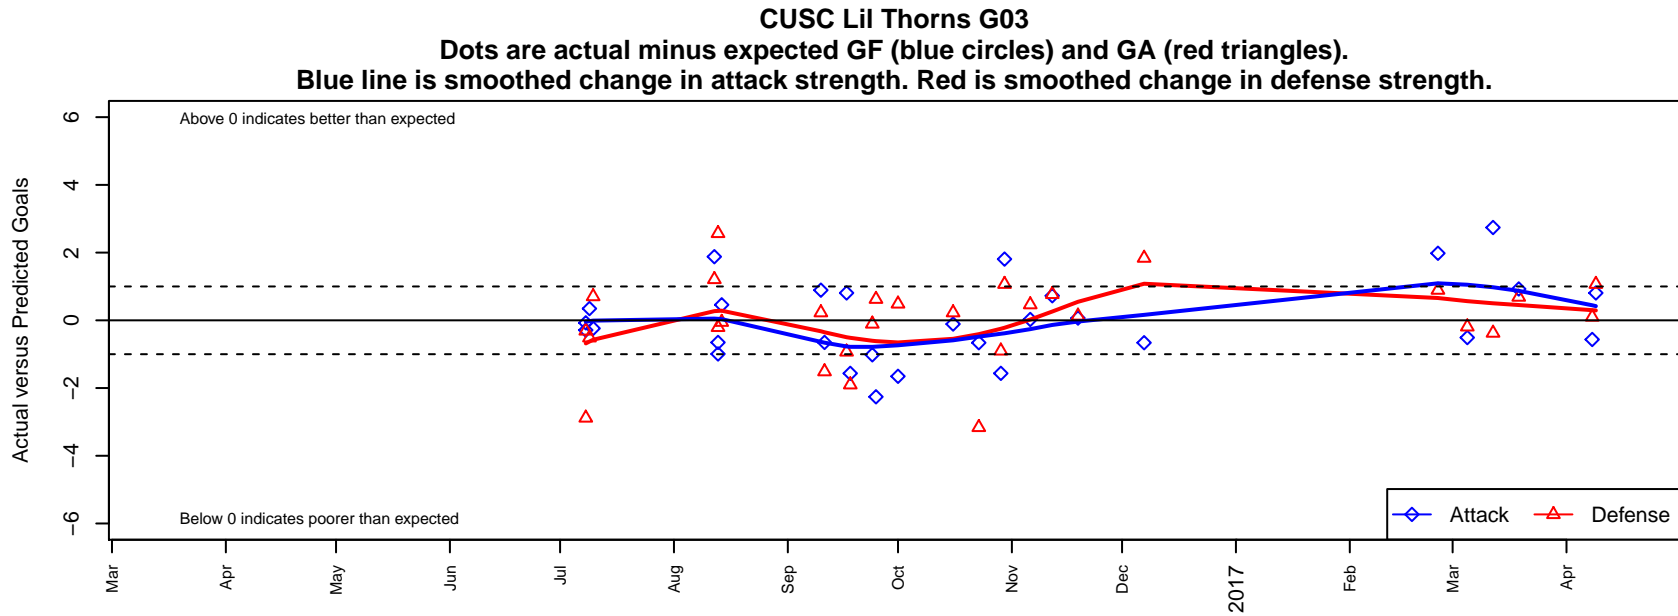

CUSC Lil Thorns G03

Corvallis United SC
 Clackamas, OR
 G03 total strength=1140
 attack=3.45 defense=3.06
 fall league = PTT G03 Div 1 White
 spr league = Spr OYS G03 Div 1 White

alt names used:
 CLACKAMAS UNITED LIL THORNS
 CUSC 03G Lil Thorns
 CUSC 03G Lil Thorns
 CUSC 03G Lil Thorns

Venues played:
 2016 PCU Summer Classic U14
 2016 Bend Premier Cup Thorns Super Group (
 2016 PTT G03 Division 1 White
 2016 OYS Presidents Cup G03
 2016 Spr OYS G03 Division 1 White

**attack and defense variance (black dot)
relative to other teams
and top 10 in region**